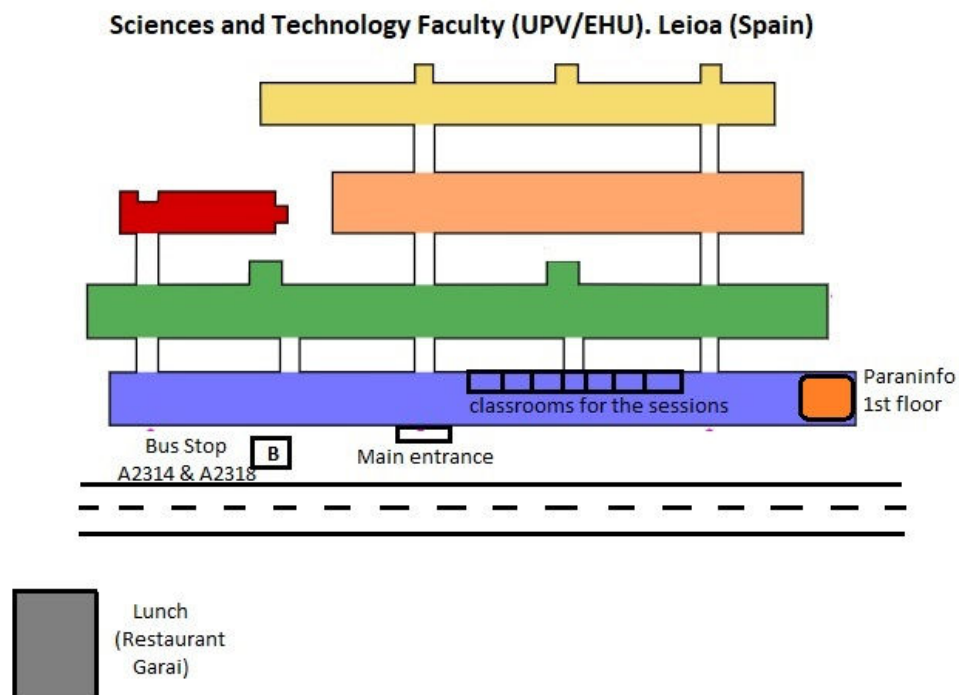

Location Leioa Campus (UPV/EHU) and transport from Bilbao

- Map of Sciences and Technology Faculty and resource.

- Maps of the bus stops for route 2318 (15-minute trip) near the San Mamés Metro stop and route 2314 (45-minute trip) near the Deusto Metro stop, both in Bilbao.

DETAILED MAP OF BILBAO:

<https://www.ehu.es/documents/10764328/0/planoBilbao/8f5db968-0c6a-173d-bd45-56b26de12afd>

BUS A2318 (Zunzunegui) <https://maps.app.goo.gl/gWr2dyuKZXaD1qgLA>

8:00, 8:15, 8:30, 9:00, and 9:00-1 - 18:00 every 20 minutes (15 minute trip)