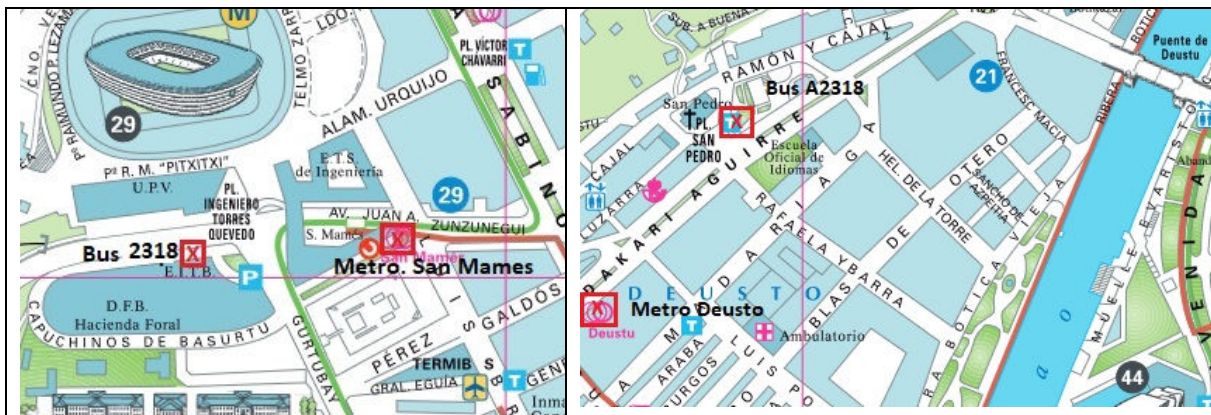

Location Leioa Campus (UPV/EHU) and transport from Bilbao

- Map of Sciences and Technology Faculty and resource.

- Maps of the bus stops for route 2318 (15-minute trip) near the San Mamés Metro stop and route 2314 (45-minute trip) near the Deusto Metro stop, both in Bilbao.

DETAILED MAP OF BILBAO:

<https://www.ehu.es/documents/10764328/0/planoBilbao/8f5db968-0c6a-173d-bd45-56b26de12afd>

BUS A2318 (Zunzunegui) <https://maps.app.goo.gl/gWr2dyuKZXaD1qgLA>

8:00, 8:15, 8:30, 9:00, and 9:00-1 - 18:00 every 20 minutes (15 minute trip)

http://apli.bizkaia.net/APPS/DANOK/TQ/DATOS_PARADAS/ITINERARIOS/A2318I.PDF

BUS A2314 (San Pedro, Deusto) <https://maps.app.goo.gl/isBZhBfjEPum3P9T8>

7:15 - 18:15 every 30 minutes (45 minute trip)

http://apli.bizkaia.net/APPS/DANOK/TQ/DATOS_PARADAS/ITINERARIOS/A2314I.PDF