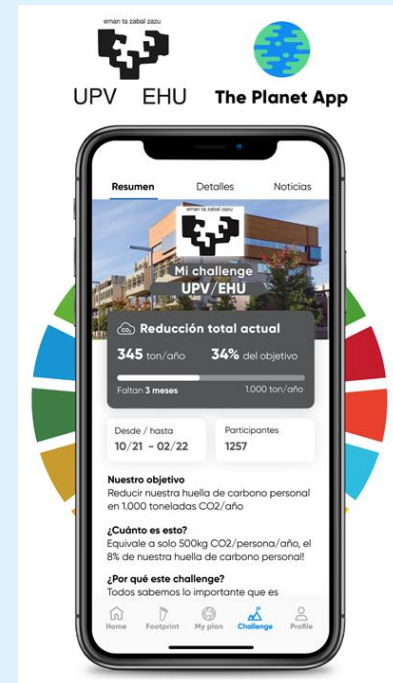

The Planet App

UPV/EHU's sustainable living challenge

Calculate your carbon footprint, set up your sustainability plan by taking specific actions and changing daily habits, and learn with our courses about sustainability.

<https://www.ehu.eus/es/web/iraunkortasuna/reto-vida-sostenible>