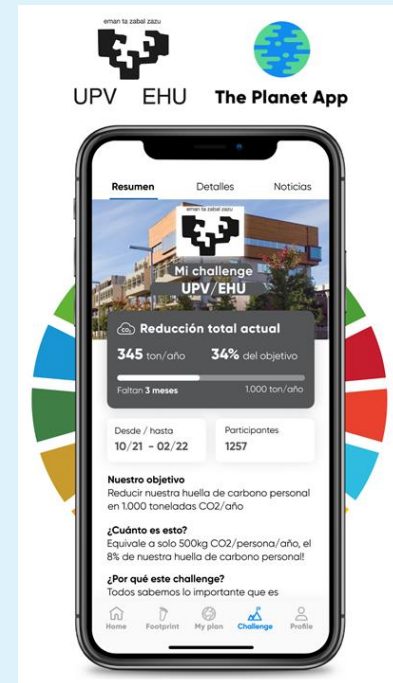

Join us!

Sustainability in the UPV/EHU

ATTUNE Project:

Activate the University for Climate Change

Addresses Climate Change in the university with guidelines to be more sustainable and promotes action from the whole university community.

Follow us on Instagram!

The Planet App

UPV/EHU's sustainable living challenge

Calculate your carbon footprint, set up your sustainability plan by taking specific actions and changing daily habits, and learn with our courses about sustainability.

<https://www.ehu.eus/es/web/iraunkortasuna/reto-vida-sostenible>

Sustainability in the UPV/EHU

Campus Bizia Living Lab

Collaborative process between university staff and students to respond to sustainability challenges within the university.

Click on images to link to courses.

Courses on sustainability: on-line and face-to-face

ehukirola

**Sporting Activities
in the UPV/EHU
and Its Cities**

Intermural Sporting Activities

E-mail:

gi-kirolak@ehu.es