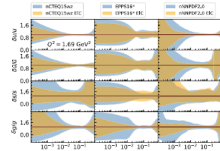

Science Requirements and Detector Concepts for the Electron-Ion Collider

Nuclear Physics **7** (2022)
DOI: 10.1016/j.nuclphysa.2022.122447