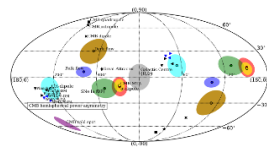

Cosmology intertwined: A review of the particle physics, astrophysics, and cosmology associated with the cosmological tensions and anomalies

J. High En. Astrophys. **2204** (2022)002
DOI: 10.1016/j.jhep.2022.04.002