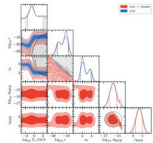

Artikulu aipatuena

The NANOGrav 15 yr Data Set: Search for Signals from New Physics

Astrophys. J. Lett. **951** (2023) L11
DOI: 10.3847/2041-8213/acdc91