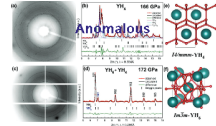

Anomalous High-Temperature Superconductivity in YH6

Adv. Mater. **33** (2021) 2006832
DOI: 10.1002/adma.202006832